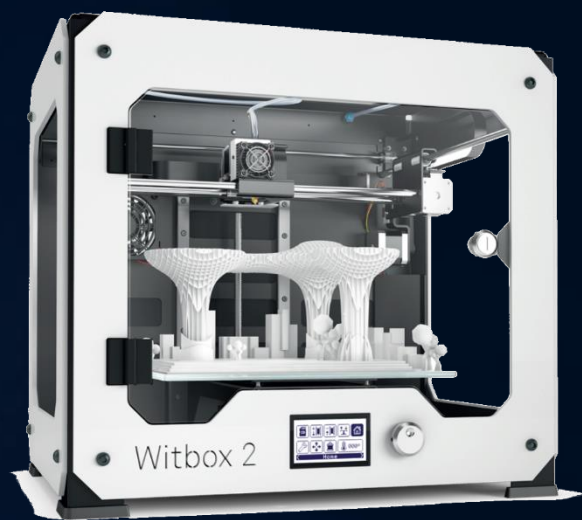

Imprimante 3D par dépôt de filament