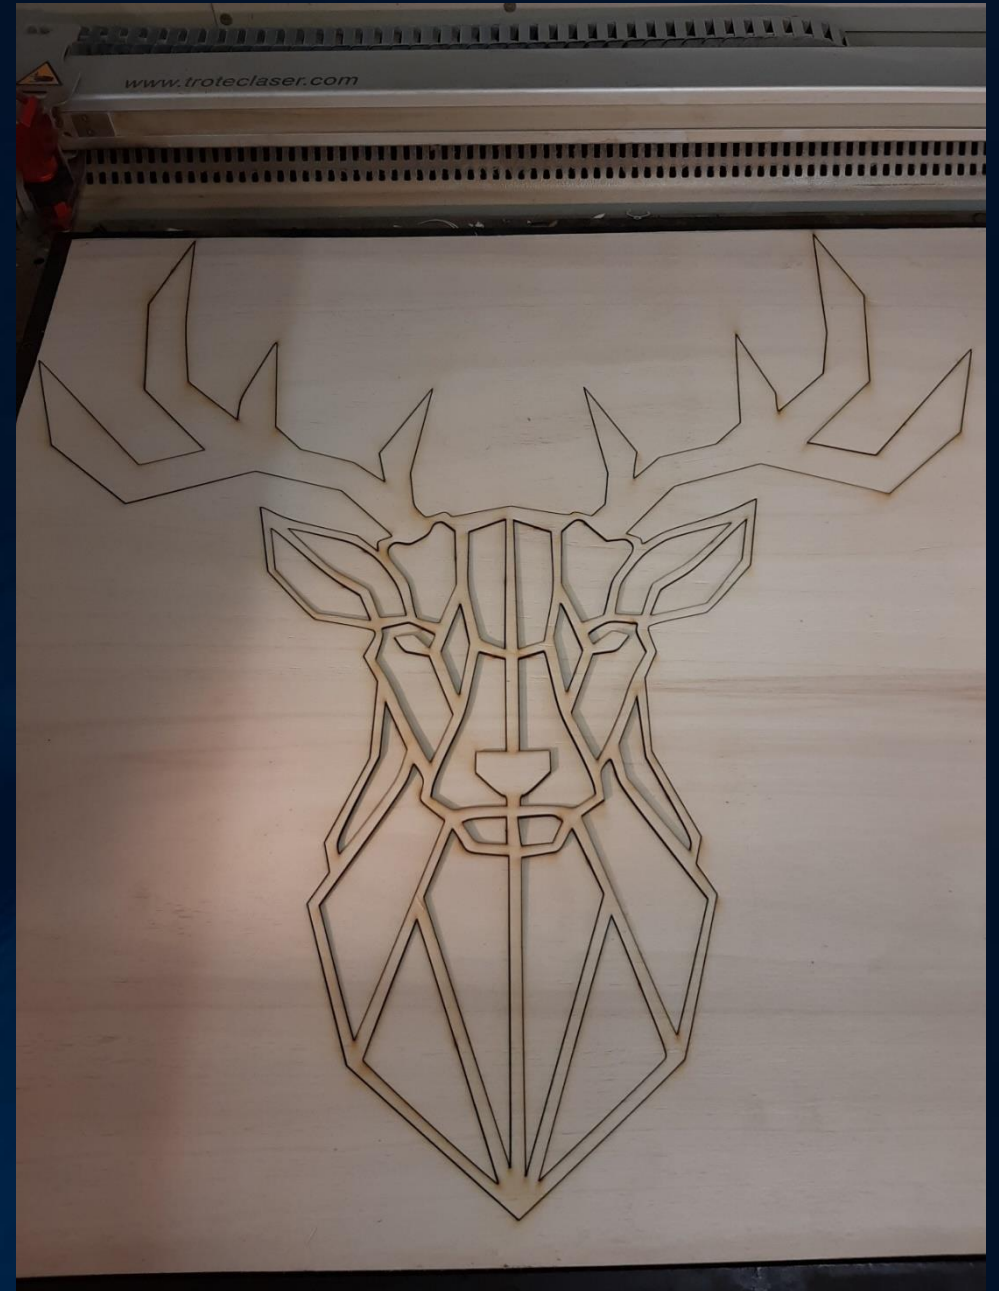

Les autres créations